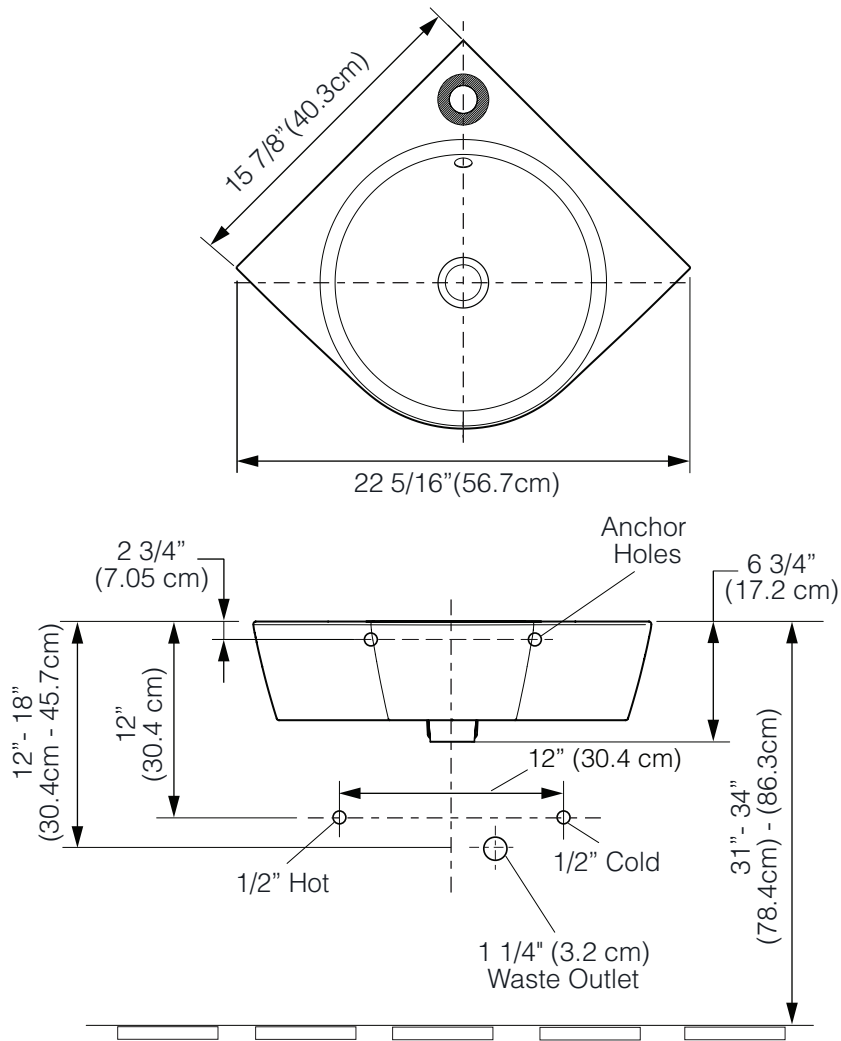

Product Details

- Material: Vitreous China
- Overflow: Without Overflow Hole

Recommended Accessories

- Bottle Trap (75823IN-**).
- Compatible Drain (20746IN-**).

SKU Codes	Description
72288IN-4-**	Aleo Single Control Pillar Lavatory Faucet
72275IN-4-**	Aleo Lavatory Faucet
72326IN-4-**	Aleo+ Single Control Pillar Lavatory Faucet
72312IN-4-**	Aleo+ Lavatory Faucet
99452IN-4-**	Kumin® Pillar Lavatory Faucet
98827IN-4ND-**	Kumin® Lavatory Faucet
74028IN-4-**	Taut™ Pillar Lavatory Faucet
74013IN-4-**	Taut™ Lavatory Faucet
22538IN-4-**	Hone® Pillar Faucet
22534IN-4ND-**	Hone® Lavatory Faucet
26042IN-4-**	Beam Pillar Faucet
26040IN-4ND-**	Beam Lavatory Faucet
23482IN-4-**	Parallel™ Pillar Faucet
23472IN-4ND-**	Parallel™ Lavatory Faucet
24847IN-4-**	Elate® Pillar Faucet
24844IN-4ND-**	Elate® Lavatory Faucet
23968IN-4-**	Vive Pillar Faucet
23966IN-4ND-**	Vive Lavatory Faucet
16027IN-4ND-**	July® Lavatory Faucet
16312IN-4-**	JULY® Pillar Lavatory Faucet

Colour	Code	Description
	0	White

Technical Specification

All product dimensions are nominal.

Lavatory configuration	Single
Installation	Wall-Mount
Lav area	Length: 15 7/8" (40.3cm) Width: 22 5/16" (56.7cm) Height: 6 3/4" (17.2 cm)
Drain hole	Ø1 3/4" (4.4cm)
Template	1382340-IN2

Notes

Install this product according to the installation guide.

Choose a faucet that will provide adequate clearance and will direct the water stream to the center of the bathroom sink.